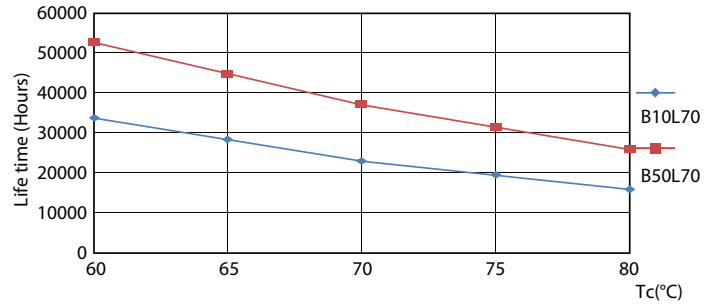

LEDtube 220-240V G13 LifetimeVsTc