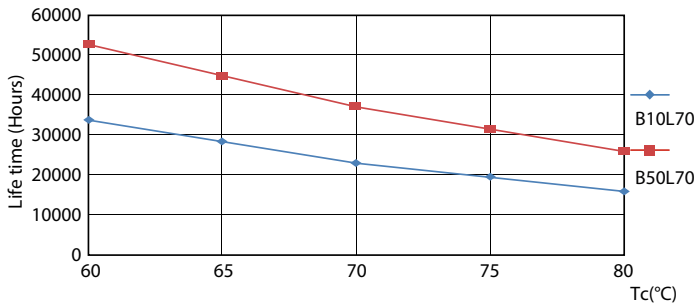

LEDtube 220-240V G13 LifetimeVsTc