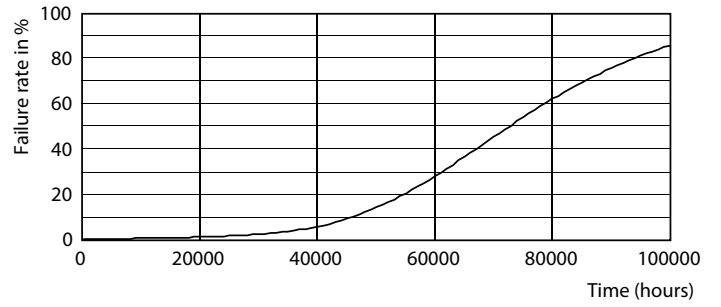

LEDtube 1200mm 15W G13 865 2500lm

MASTER LEDtube EM/Mains

Fotometrik bilgi

LEDtube 1200mm 15W G13 840 2500lm

Kullanım Ömrü

LEDtube G13 ND

LEDtube G13 ND FailureRate

LEDtube G13 ND LifetimeVsTc