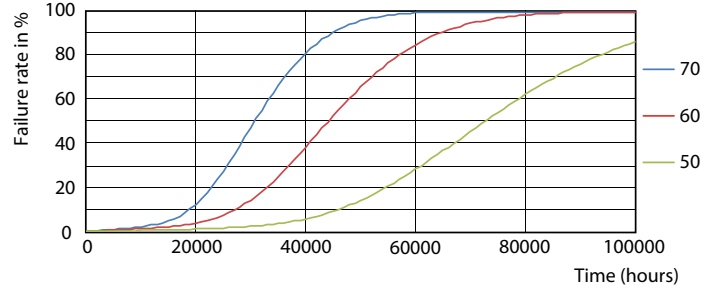

LEDtube 1200mm 15W G13 865 2500lm

MASTER LEDtube EM/Mains

Fotometrik bilgi

LEDtube 1200mm 15W G13 840 2500lm

Kullanım Ömrü

LEDtube G13 ND

LEDtube G13 ND FailureRate

LEDtube G13 ND LifetimeVsTc