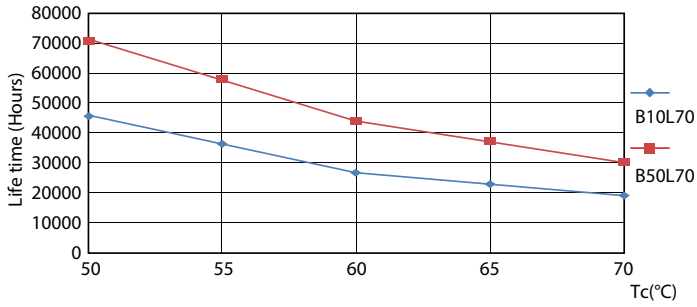

LEDtube 1200mm 15W G13 865 2500lm

MASTER LEDtube EM/Mains

Fotometrik bilgi

LEDtube 1200mm 15W G13 840 2500lm

Kullanım Ömrü

LEDtube G13 ND

LEDtube G13 ND FailureRate

LEDtube G13 ND LifetimeVsTc