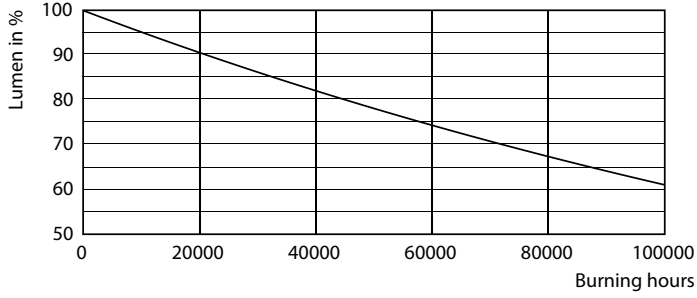

LEDtube 1200mm 15W G13 865 2500lm

MASTER LEDtube EM/Mains

Fotometrik bilgi

LEDtube 1200mm 15W G13 840 2500lm

Kullanım Ömrü

LEDtube G13 ND

LEDtube G13 ND FailureRate

LEDtube G13 ND LifetimeVsTc