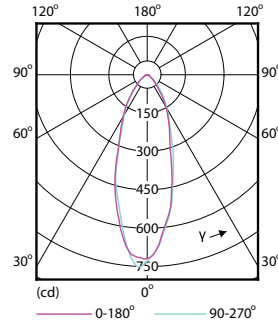

Boyutlu çizim

GU10 230V 5-50W 380lm 36D 4000K GU10 D

Product	D	C
CorePro LEDspot 5-50W GU10 840 36D DIM	50 mm	54 mm

Fotometrik bilgi

Classic LEDspotMV 50W GU10 840 36D

CorePro LEDspotMV 50W GU10 830 36D CLA