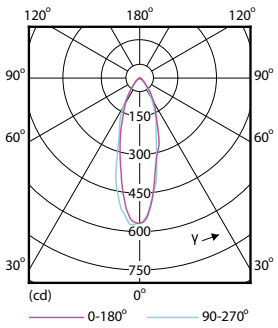

CorePro LEDspotMV 35W GU10 830 36D CLA