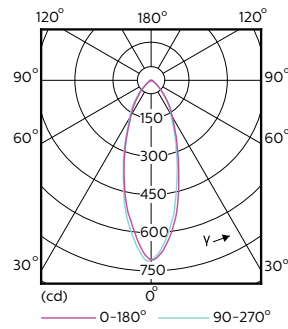

Boyutlu çizim

GU10 230V5W-50W345lm36D 22-2700K GU10Dim

Product	D	C
MASTER LED spot VLE DT 4.9-50W GU10 927 36D	50 mm	54 mm

Fotometrik bilgi

MASTER LEDspotMV GU10 922-927 36D

MASTER LEDspotMV 50W GU10 922-927 36D