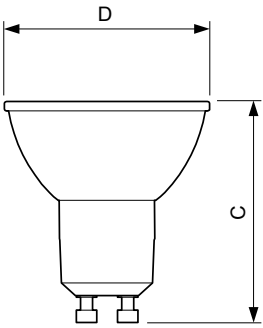

Boyutlu çizim

GU10 230V5W-50W345lm36D 22-2700K GU10Dim

Product	D	C
MASTER LED spot VLE DT 4.9-50W GU10 927 36D	50 mm	54 mm

Fotometrik bilgi

MASTER LEDspotMV GU10 922-927 36D

MASTER LEDspotMV 50W GU10 922-927 36D