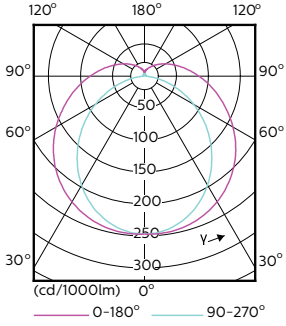

MASTER LEDtube Universal T8

Fotometrik bilgi

LEDtube 1200mm 16W G13