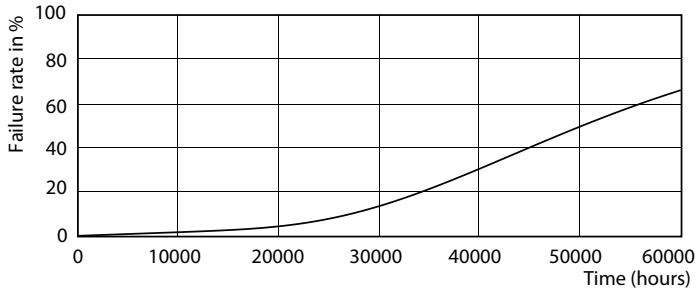

Kullanım Ömrü

LEDtube 1200mm 16W G13