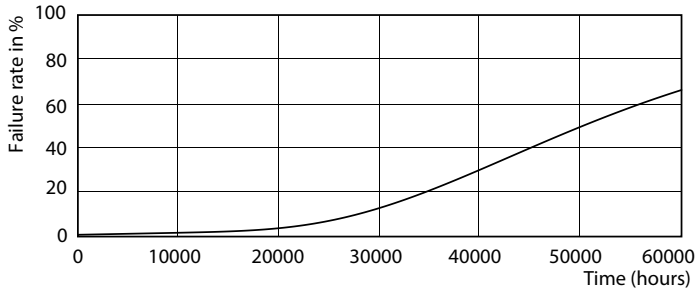

Kullanım Ömrü

LEDtube 600mm 1200mm 1500mm UO T8