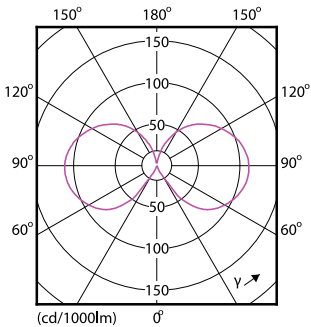

Classic LEDCandle ND 2-25W ST35 827 CL