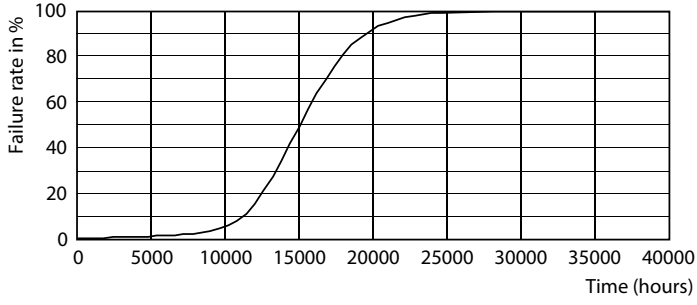

Klasik filaman LED mumlar ve şamdanlar

Kullanım Ömrü

LEDCandle CLA 4.3-40W E14 B35 Clear 827 ND