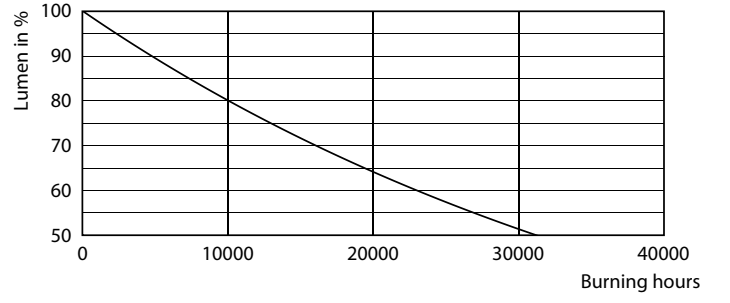

Klasik filaman LED mumlar ve şamdanlar

Kullanım Ömrü

LEDCandle CLA 4.3-40W E14 B35 Clear 827 ND