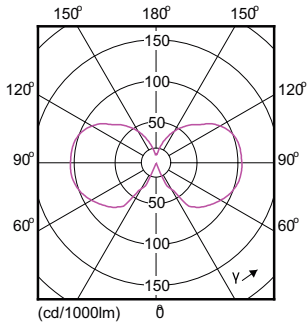

Boyutlu çizim

filament 4.5W-40W 470lm NAD 2700K E27ND

Product	D	C
CLA LEDBulb ND 4-40W ST64 E27 827 CL	64 mm	140 mm

Fotometrik bilgi

LED Lamps, Lightcolour /827 ND CL

CorePro LEDbulb ND 4-40W ST64 827

CorePro LEDbulb ND 4-40W ST64 827