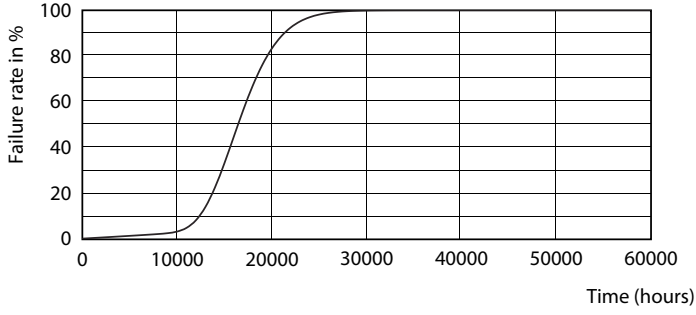

CorePro LEDbulb

Kullanım Ömrü

LEDbulb 100W E27 840 FR A60

LEDbulb 100W E27 840 FR A60