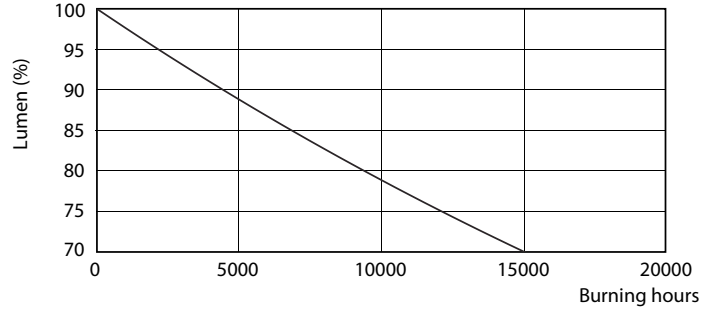

CorePro LEDbulb

Kullanım Ömrü

LEDbulb 40W E27 830 FR A60

LEDbulb 40W E27 830 FR A60