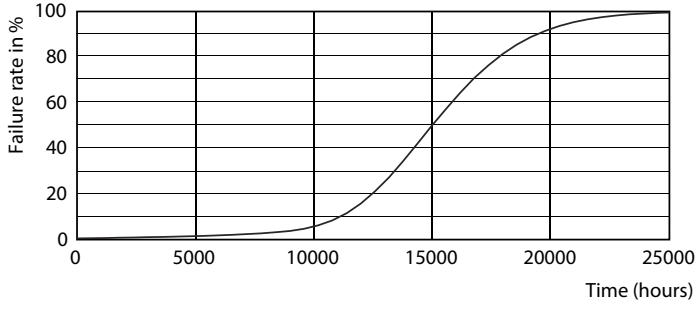

Classic LEDspotMV

Kullanım Ömrü

CLA LEDspotMV 50W GU10 827 36D ND

CLA LEDspotMV 50W GU10 827 36D ND