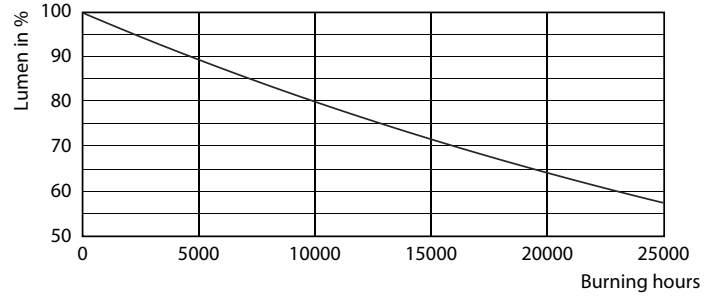

Classic LEDspotMV

Kullanım Ömrü

CLA LEDspotMV 50W GU10 827 36D ND

CLA LEDspotMV 50W GU10 827 36D ND