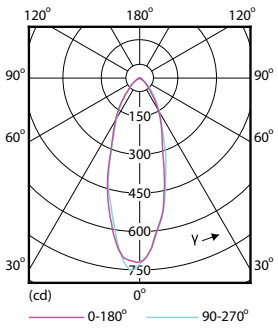

CorePro LEDspotMV 50W GU10 830 36D CLA