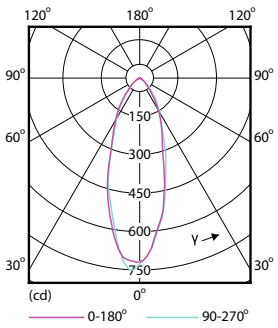

CorePro LEDspotMV 50W GU10 830 36D CLA