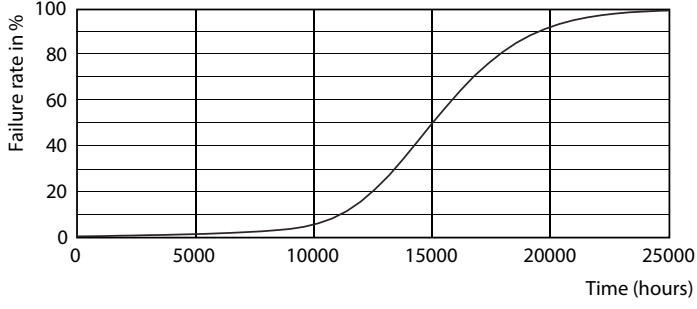

CorePro LEDspot MV

Kullanım Ömrü

CLA LEDspotMV 50W GU10 827 36D ND

CLA LEDspotMV 50W GU10 827 36D ND