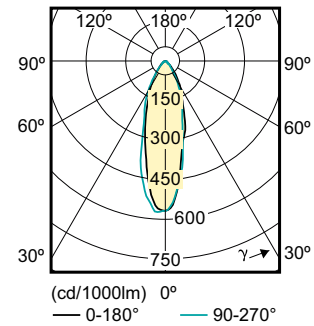

Boyutlu çizim

GU10 230V 4W-35W 260lm 60D 2700K GU10 ND

Product	D	C
Corepro LEDspot 3.5-35W GU10 827 36D	50 mm	54 mm

Fotometrik bilgi

LEDspotMV GU10 MR16 827

LED Lamps, CorePro LEDspotMV 3.5-35W GU10 PAR16 827 255lm 36D