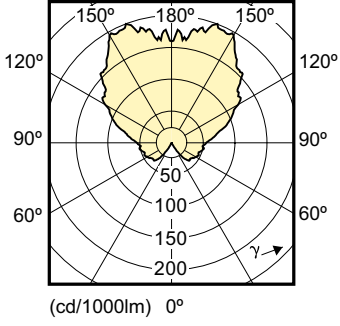

MASTER LEDcandle

Fotometrik bilgi

LED DimTone 8-60W 827 806lm