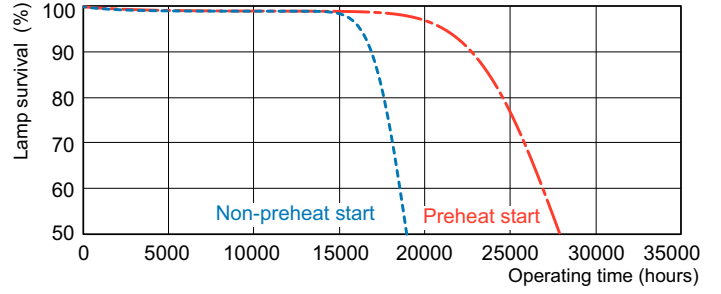

MASTER TL5 HE

Kullanım Ömrü

LDLE_TL5-HE8_0002-Life expectancy diagram

LDLM_TL5-HE8_0001-Lumen maintenance diagram