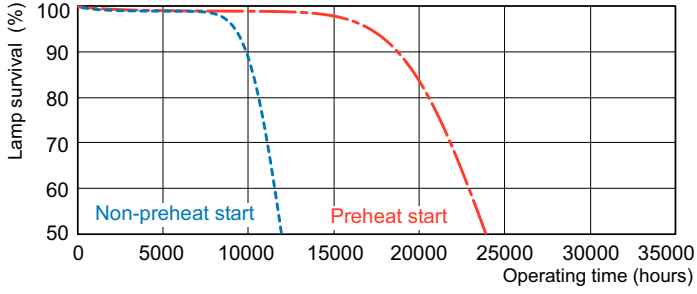

MASTER TL5 HE

Kullanım Ömrü

LDLE_TL5-HE8_0002-Life expectancy diagram

LDLM_TL5-HE8_0001-Lumen maintenance diagram