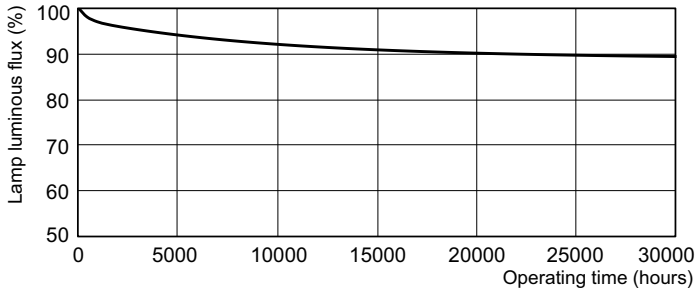

LDLE_TL-D8_0001-Life expectancy diagram

LDLE_TL-D8_0002-Life expectancy diagram

LDLM_TL-D8_0001-Lumen maintenance diagram