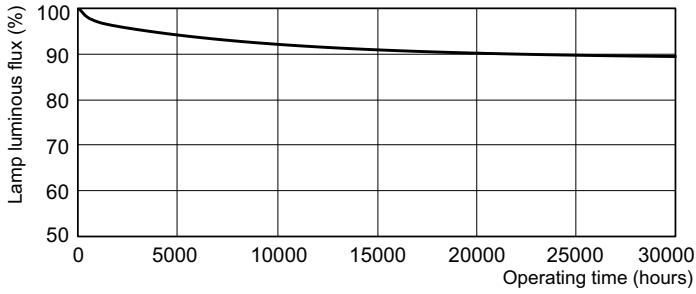

LDLE_TL-D8_0001-Life expectancy diagram

LDLE_TL-D8_0002-Life expectancy diagram

LDLM_TL-D8_0001-Lumen maintenance diagram