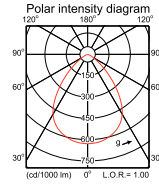

LuxSpace gen2 DN570B-DN572B

Fotometrik bilgi

DN570B PSE-E 1xLED24S/840 C

1 x 2600 lm

DN570B PSE-E 1xLED24S/840 C

1 x 2600 lm

LVL1406100

2015-07-31

IFGU1_DN570B PSE-E 1xLED24S840 C.EPS

IFPC_DN570B PSE-E 1xLED24S/840 C-Polar Indoor (combined)