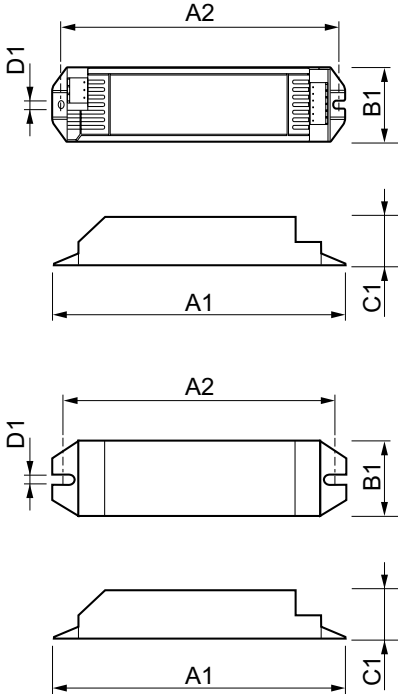

HF-Essential II for TL5/TL-D

Versions

Boyutlu çizim

Product	D1	C1	A1	A2	B1
HF-E 3/4 14 TL5 II 220-240V 50/60Hz	4,2 mm	26,0 mm	211,0 mm	198,0 mm	39,6 mm
HF-E 1/2 28-35 TL5 II 220-240 50/60Hz	211 mm	40 mm	28,7 mm	4,2 mm	198 mm
HF-E 1/2 58 TL-D II 220-240V 50/60Hz	4,2 mm	28,7 mm	211,0 mm	198,0 mm	40,0 mm