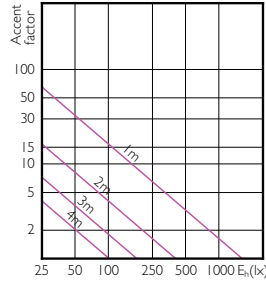

MASTER LEDspot PAR 50W E27 840 25D