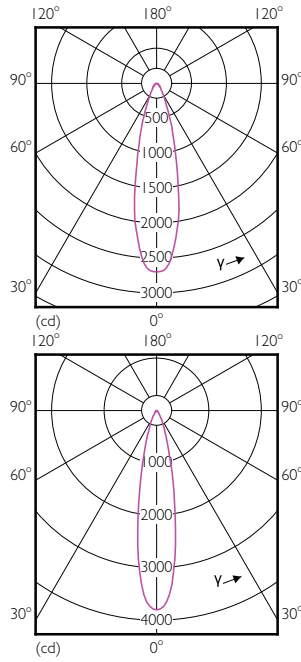

MASTER LEDspot PAR

Order Code	Full Product Name	Nominal Kullanım Ömrü (Nom)
71356300	MAS LEDspot CLA D 6-50W 827 PAR20 25D	25000 h
71368600	MAS LEDspot CLA D 6-50W 840 PAR20 25D	25000 h

Order Code	Full Product Name	Nominal Kullanım Ömrü (Nom)
71456000	MAS LEDspot CLA ND 9-60W 827 PAR38 25D	15000 h
71390700	MAS LEDspot CLA D 9.5-75W 830 PAR30S 25D	25000 h

Işık Teknik Ayrıntıları

Order Code	Full Product Name	Renk			
		Renk Kodu	Sıcaklığı (Nom)	Işık Akışı (Nom)	Işık Yoğunluğu (Nom)
71356300	MAS LEDspot CLA D 6-50W 827 PAR20 25D	827	2700 K	500 lm	1500 cd
71368600	MAS LEDspot CLA D 6-50W 840 PAR20 25D	840	4000 K	540 lm	1500 cd

Order Code	Full Product Name	Renk			
		Renk Kodu	Sıcaklığı (Nom)	Işık Akışı (Nom)	Işık Yoğunluğu (Nom)
71456000	MAS LEDspot CLA ND 9-60W 827 PAR38 25D	827	2700 K	750 lm	1800 cd
71390700	MAS LEDspot CLA D 9.5-75W 830 PAR30S 25D	830	3000 K	760 lm	3500 cd

Mekanik Ayrıntılar ve Muhafaza

Order Code	Full Product Name	Lamba Biçimi
71356300	MAS LEDspot CLA D 6-50W 827 PAR20 25D	PAR20
71368600	MAS LEDspot CLA D 6-50W 840 PAR20 25D	PAR20
71456000	MAS LEDspot CLA ND 9-60W 827 PAR38 25D	PAR38
71390700	MAS LEDspot CLA D 9.5-75W 830 PAR30S 25D	PAR30S