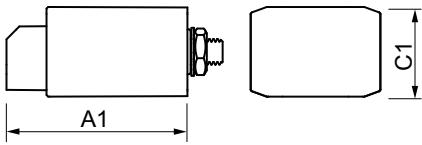

Boyutlu çizim