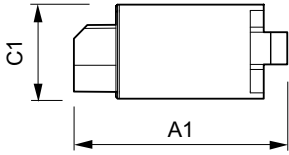

Boyutlu çizim