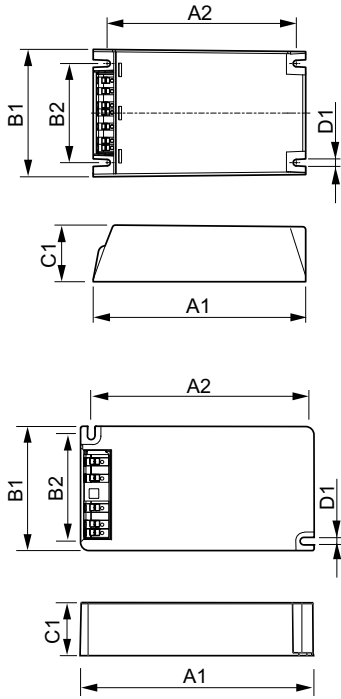

- Yol
- Kent sokakları
- Parklar

PrimaVision BasePerform

Versions

Boyutlu çizim

Product	D1	C1	A1	A2	B1	B2
HID-PV Base HID-PV Base 100 SON/CDO Q 220-240V	4,5 mm	40,0 mm	150,0 mm	133,6 mm	90,0 mm	70,0 mm
HID-PV Base HID-PV Base 150 SON/CDO Q 220-240V	4,5 mm	40,0 mm	150,0 mm	133,6 mm	90,0 mm	70,0 mm

Product	D1	C1	A1	A2	B1	B2
HID-PV Base HID-PV Base 70 SON C3 220-240V	4,5 mm	32,0 mm	141,0 mm	128,5 mm	75,0 mm	63,7 mm
HID-PV Base HID-PV Base 50 SON C3 220-240V	4,5 mm	32,0 mm	141,0 mm	128,5 mm	75,0 mm	63,7 mm