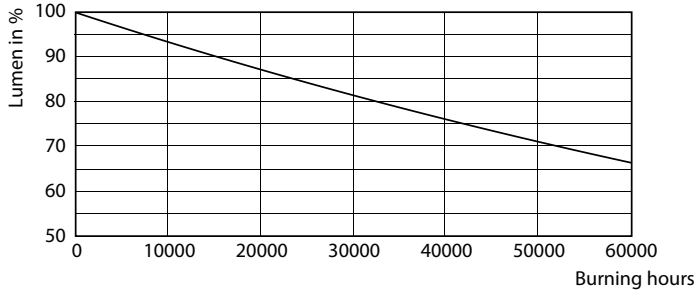

MASTER LEDtube Mains T5

Kullanım Ömrü

LEDtube 50K-LMP