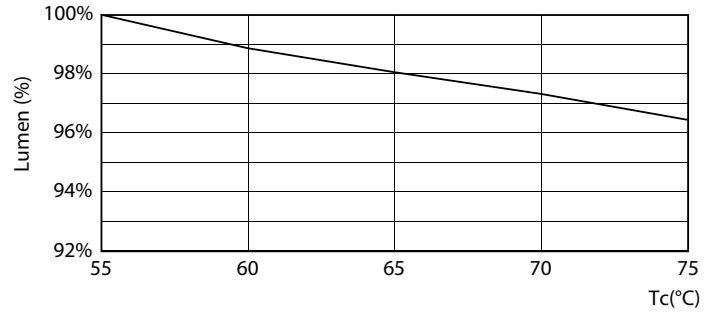

MASTER LEDtube Mains T5

Fotometrik bilgi

LEDtube MAS G3 16,5W G13 2500lm 865-POC

Kullanım Ömrü

LEDtube 50K-LED

LEDtube MAS G3 8W 50K LumenVsTc-LMP

LEDtube MAS 1 26W 50K LifetimeVsTc-LED

LEDtube MAS 1 26W 50K FailureRate-LED