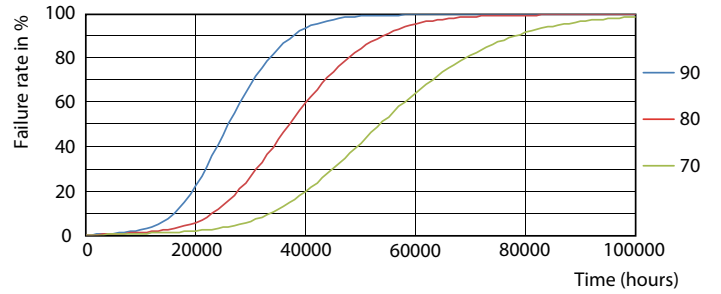

MASTER LEDtube Mains T5

Fotometrik bilgi

LEDtube MAS G3 16,5W G13 2500lm 865-POC

Kullanım Ömrü

LEDtube 50K-LED

LEDtube MAS G3 8W 50K LumenVsTc-LMP

LEDtube MAS 1 26W 50K LifetimeVsTc-LED

LEDtube MAS 1 26W 50K FailureRate-LED