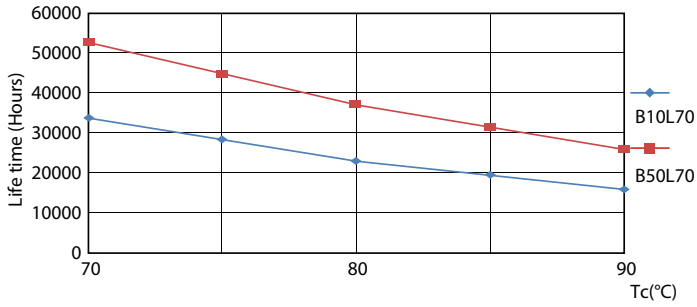

MASTER LEDtube Mains T5

Fotometrik bilgi

LEDtube MAS G3 16,5W G13 2500lm 865-POC

Kullanım Ömrü

LEDtube 50K-LED

LEDtube MAS G3 8W 50K LumenVsTc-LMP

LEDtube MAS 1 26W 50K LifetimeVsTc-LED

LEDtube MAS 1 26W 50K FailureRate-LED