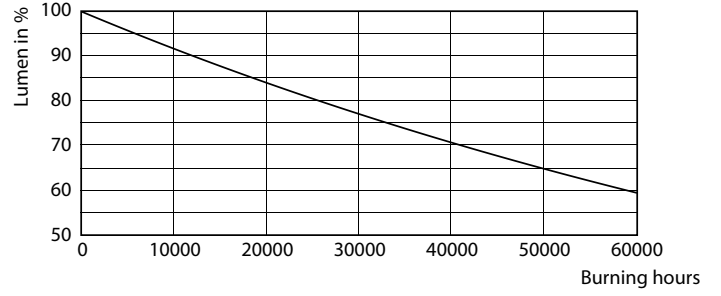

MASTER LEDspot ExpertColor AR111

Fotometrik bilgi

LEDspots MAS SLR 14,8W AR111 G53 930 24D-LDD LDD

Kullanım Ömrü

LEDspots LED 40K

LEDspots LMP 40K