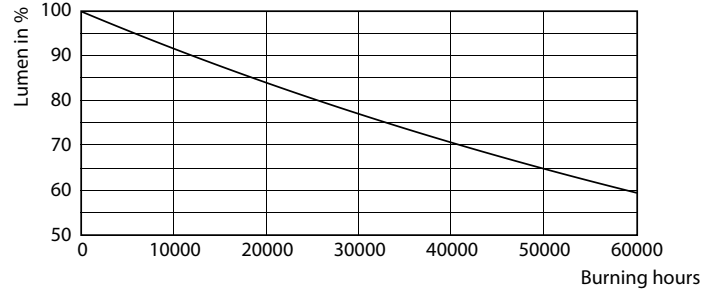

MASTER LEDspot ExpertColor AR111

Fotometrik bilgi

LEDspots MAS SLR 14,8W AR111 G53 927 45D-LDD LDD

Kullanım Ömrü

LEDspots LED 40K

LEDspots LMP 40K