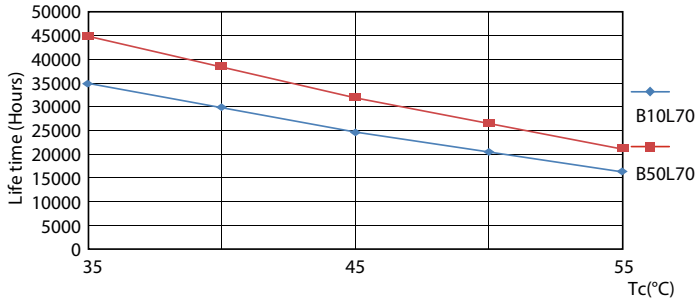

CorePro LEDtube EM/Mains

Fotometrik bilgi

General Uniform Lightness
Tc vs Lumen

LEDtube COR 1 20W G13 2200lm 865-GUL

Kullanım Ömrü

LEDtube COR 1 14,5W 30K LifetimeVsTc-LED

LEDtube COR 1 14,5W 30K LumenVsTc-LMP