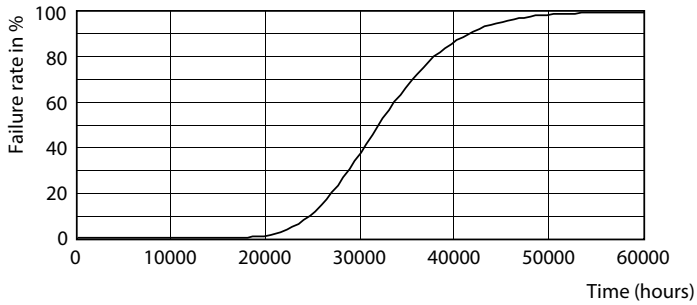

CorePro LEDtube EM/Mains

Fotometrik bilgi

General Uniform Lightness
Tc vs Lumen

LEDtube COR 1 20W G13 2200lm 865-GUL

Kullanım Ömrü

LEDtube COR 1 14,5W 30K LifetimeVsTc-LED

LEDtube COR 1 14,5W 30K LumenVsTc-LMP