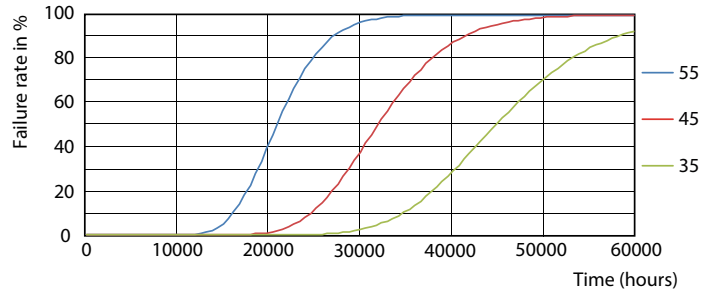

CorePro LEDtube EM/Mains

Fotometrik bilgi

General Uniform Lightness
Tc vs Lumen

LEDtube COR 1 20W G13 2200lm 865-GUL

Kullanım Ömrü

LEDtube COR 1 14,5W 30K LifetimeVsTc-LED

LEDtube COR 1 14,5W 30K LumenVsTc-LMP