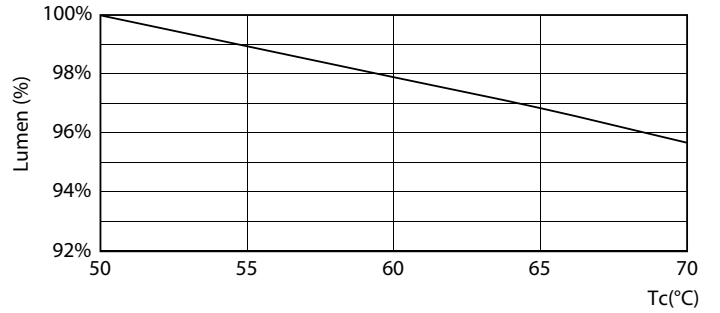

CorePro LEDtube EM/Mains

Fotometrik bilgi

General Uniform Lightness
Tc vs Lumen

LEDtube COR 1 20W G13 2200lm 865-GUL

Kullanım Ömrü

LEDtube COR 1 14,5W 30K LifetimeVsTc-LED

LEDtube COR 1 14,5W 30K LumenVsTc-LMP