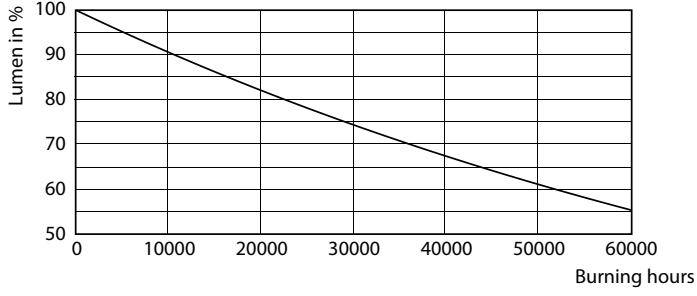

CorePro LEDtube EM/Mains

Kullanım Ömrü

LEDtube 30K