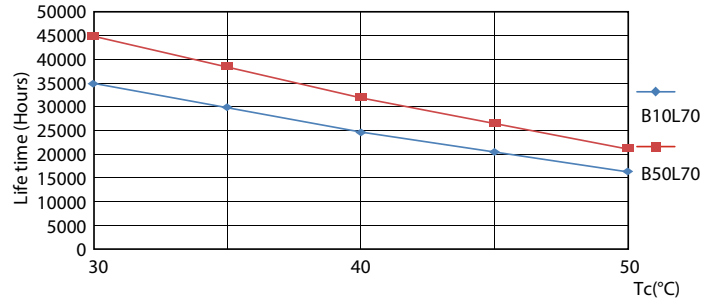

LEDtube COR 1 8W 30K LifetimeVsTc-LED