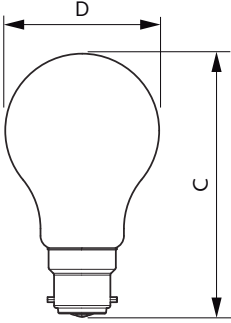

### Boyutlu çizim

Bulb A60 EU 6-60W 810lm WG B22 FR

Product	D	C
MASTER VLE LEDBulbD5.9-60W B22 A60 927FR G	60 mm	103 mm