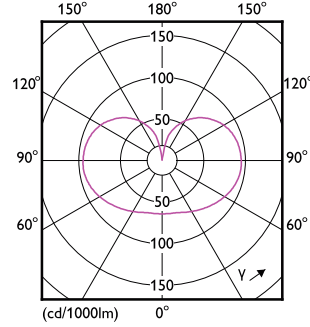

LEDbulb MAS SLR A60 5,9W E27 927 FR-LDD