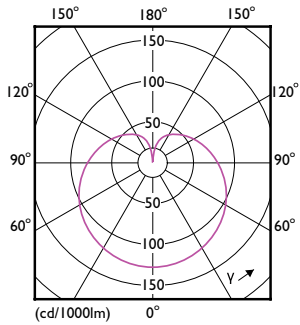

Boyutlu çizim

Bulb 220-240V 5-W 470lm 3000K B22 ND

Product	D	C
CorePro LEDbulb ND 5-40W A60 B22 930	60 mm	110 mm

Fotometrik bilgi

LEDbulb CorePro 5W A60 B22 930-GUL

LEDbulb CorePro 5W A60 E27 930 FR-POC

LEDbulb CorePro A60 5W E27 930 FR-LDD