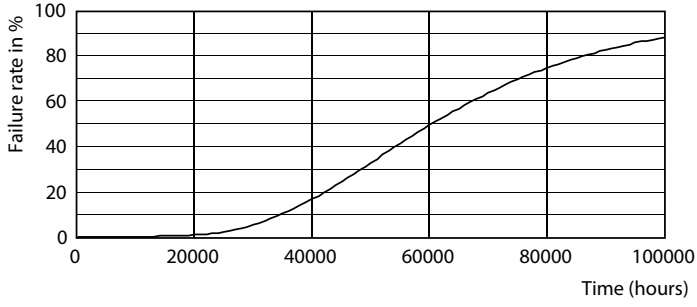

MASTER Value LEDtube Universal T8

Kullanım Ömrü

Life Expectancy Diagram