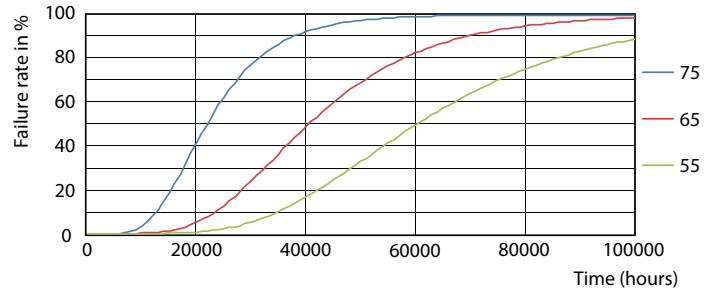

## Kullanım Ömrü

LEDtube MAS 1 15,5W 60K LumenVsTc-LMP

LEDtube MAS 1 15,5W 60K FailureRate-LED

LEDtube MAS 1 15,5W 60K LifetimeVsTc-LED

Lumen Maintenance Diagram