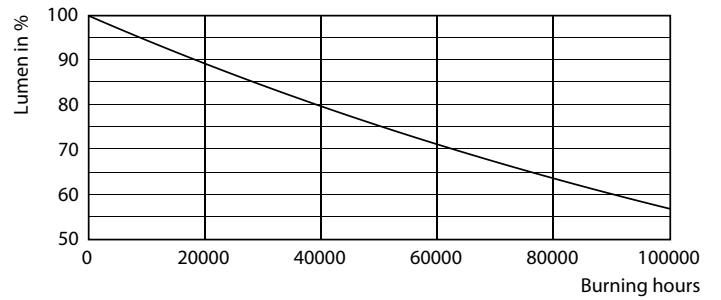

## Kullanım Ömrü

LEDtube MAS 1 15,5W 60K LumenVsTc-LMP

LEDtube MAS 1 15,5W 60K FailureRate-LED

LEDtube MAS 1 15,5W 60K LifetimeVsTc-LED

Lumen Maintenance Diagram