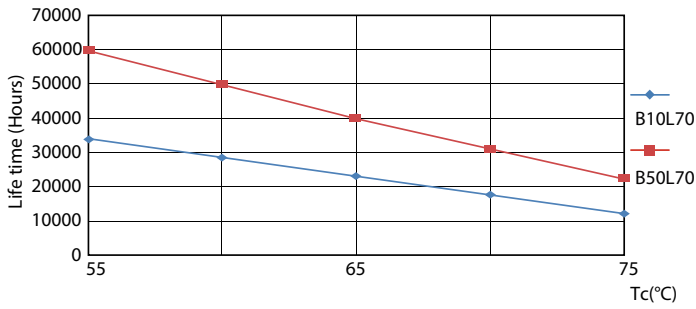

## Kullanım Ömrü

LEDtube MAS 1 15,5W 60K LumenVsTc-LMP

LEDtube MAS 1 15,5W 60K FailureRate-LED

LEDtube MAS 1 15,5W 60K LifetimeVsTc-LED

Lumen Maintenance Diagram