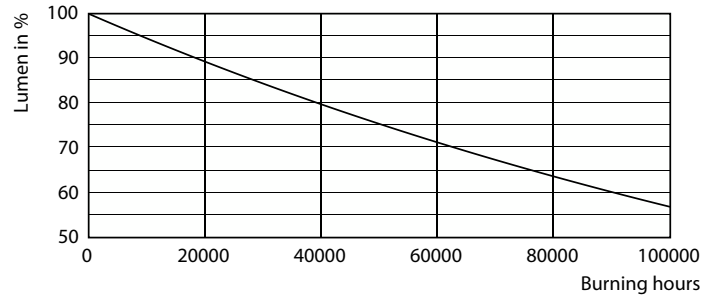

## Kullanım Ömrü

LEDtube MAS 1 15,5W 60K LumenVsTc-LMP

LEDtube MAS 1 15,5W 60K LifetimeVsTc-LED

LEDtube MAS 1 15,5W 60K FailureRate-LED

Lumen Maintenance Diagram