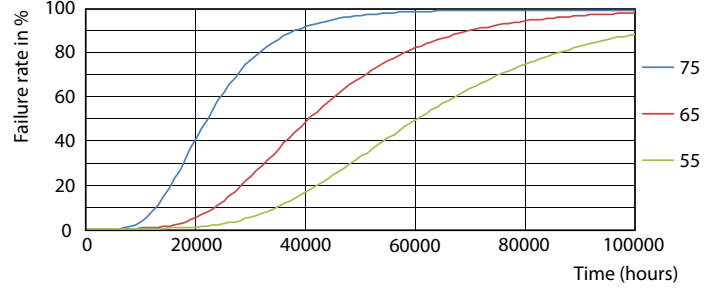

## Kullanım Ömrü

LEDtube MAS 1 15,5W 60K LumenVsTc-LMP

LEDtube MAS 1 15,5W 60K LifetimeVsTc-LED

LEDtube MAS 1 15,5W 60K FailureRate-LED

Lumen Maintenance Diagram