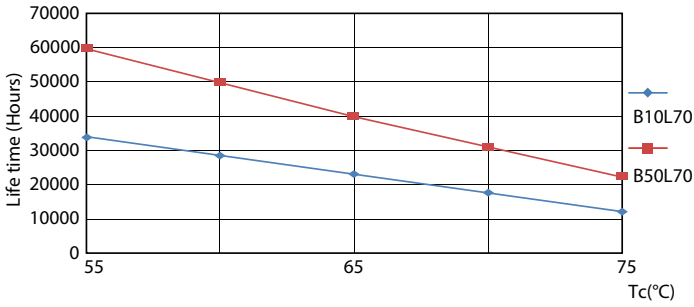

## Kullanım Ömrü

LEDtube MAS 1 15,5W 60K LumenVsTc-LMP

LEDtube MAS 1 15,5W 60K LifetimeVsTc-LED

LEDtube MAS 1 15,5W 60K FailureRate-LED

Lumen Maintenance Diagram