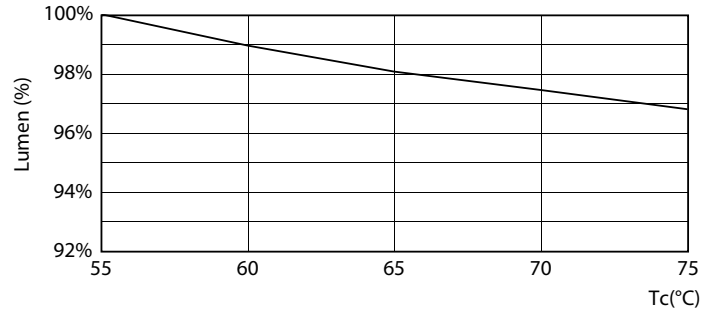

MASTER LEDtube Mains T5

Fotometrik bilgi

LEDtube MAS 16,5W G5 2300lm 830

Kullanım Ömrü

LEDtube 50K-LED

LEDtube MAS 1 26W 50K LifetimeVsTc-LED

LEDtube MAS 1 26W 50K FailureRate-LED

LEDtube MAS G3 20W 50K LumenVsTc-LMP