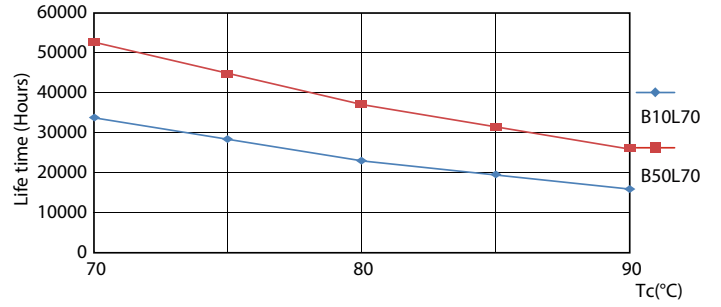

MASTER LEDtube Mains T5

Fotometrik bilgi

LEDtube MAS 16,5W G5 2300lm 830

Kullanım Ömrü

LEDtube 50K-LED

LEDtube MAS 1 26W 50K LifetimeVsTc-LED

LEDtube MAS 1 26W 50K FailureRate-LED

LEDtube MAS G3 20W 50K LumenVsTc-LMP