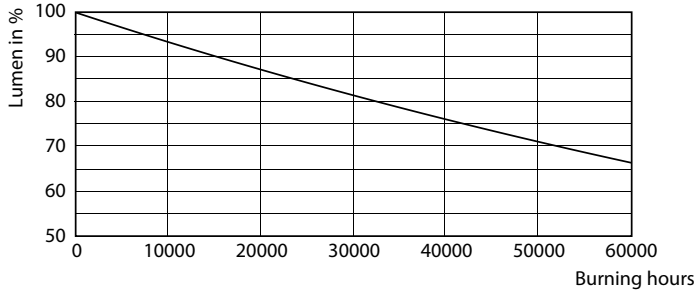

MASTER LEDtube Mains T5

Kullanım Ömrü

LEDtube 50K-LMP