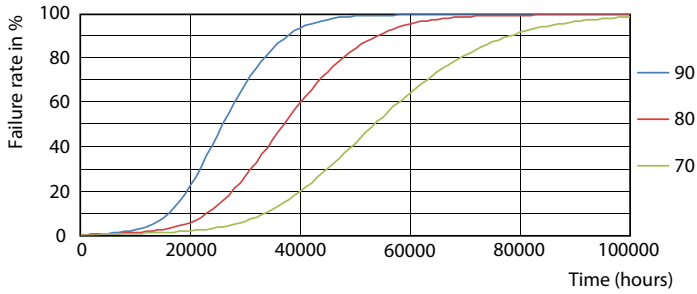

MASTER LEDtube Mains T5

Fotometrik bilgi

LEDtube MAS 16,5W G5 2300lm 830

Kullanım Ömrü

LEDtube 50K-LED

LEDtube MAS 1 26W 50K LifetimeVsTc-LED

LEDtube MAS 1 26W 50K FailureRate-LED

LEDtube MAS G3 20W 50K LumenVsTc-LMP