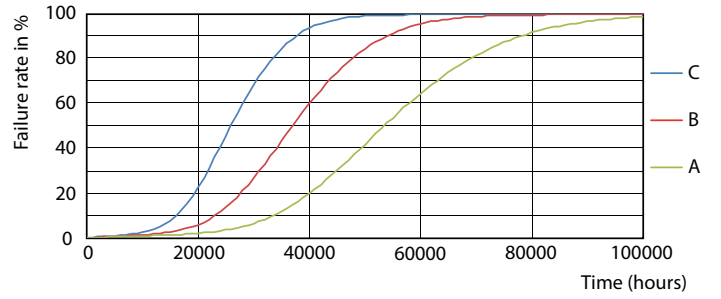

MASTER LEDtube Mains T5

Fotometrik bilgi

LEDtube MAS 8W G5 1050lm 865

Kullanım Ömrü

LEDtube 50K-LED

LEDtube 50K FailureRate-LED

LEDtube 8W 50K LumenVsTc

LEDtube 50K-LMP