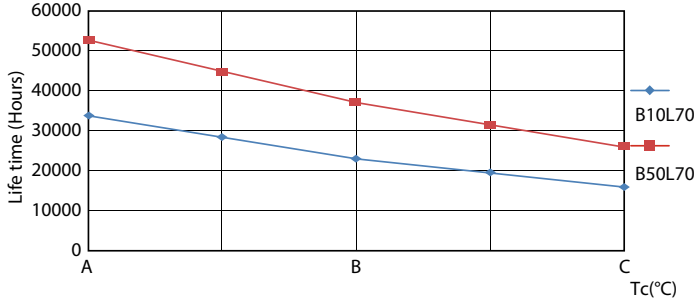

MASTER LEDtube Mains T5

Kullanım Ömrü

LEDtube 50K LifetimeVsTc-LED