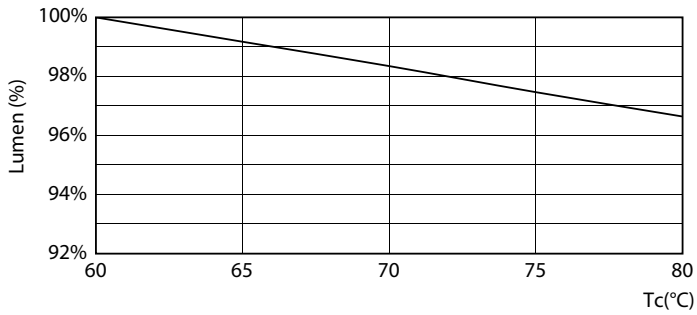

MASTER LEDtube Mains T5

Fotometrik bilgi

LEDtube MAS 8W G5 1050lm 865

Kullanım Ömrü

LEDtube 50K-LED

LEDtube 50K FailureRate-LED

LEDtube 8W 50K LumenVsTc

LEDtube 50K-LMP