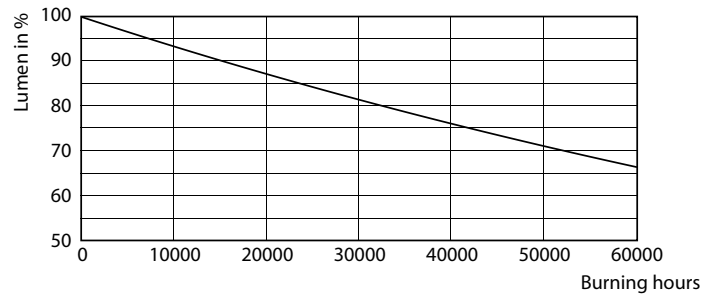

MASTER LEDtube Mains T5

Fotometrik bilgi

LEDtube MAS 8W G5 1050lm 865

Kullanım Ömrü

LEDtube 50K-LED

LEDtube 50K FailureRate-LED

LEDtube 8W 50K LumenVsTc

LEDtube 50K-LMP