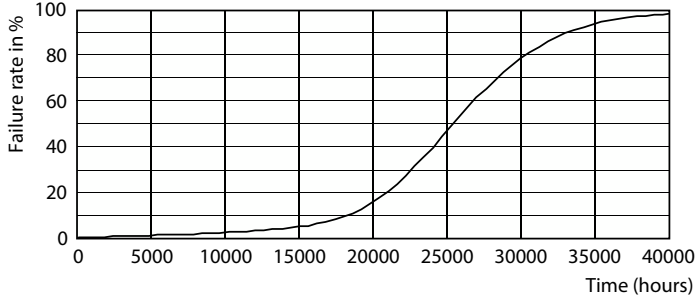

MASTER LEDspot PAR

Fotometrik bilgi

LEDspots MAS 9,5W PAR30S E27 840 25D

Kullanım Ömrü

Life Expectancy Diagram

Lumen Maintenance Diagram