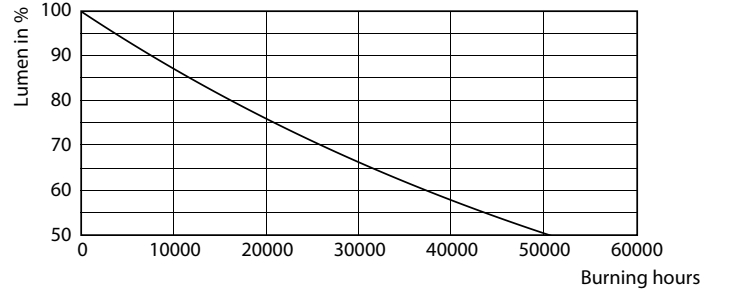

MASTER LEDspot PAR

Fotometrik bilgi

LEDspots MAS 9,5W PAR30S E27 840 25D

Kullanım Ömrü

Life Expectancy Diagram

Lumen Maintenance Diagram