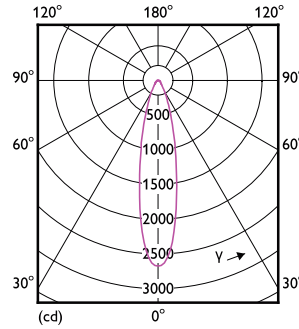

Boyutlu çizim

MAS LEDspot CLA D 9.5-75W 840 PAR30S 25D

Product	D	C
MAS LEDspot CLA D 9.5-75W 840 PAR30S 25D	96 mm	88 mm

Fotometrik bilgi

LEDspots MAS 9,5W PAR30S E27 840

LEDspots MAS 9,5W PAR30S E27 840 25D

MASTER LEDspot PAR

Fotometrik bilgi

LEDspots MAS 9,5W PAR30S E27 840 25D

Kullanım Ömrü

Life Expectancy Diagram

Lumen Maintenance Diagram