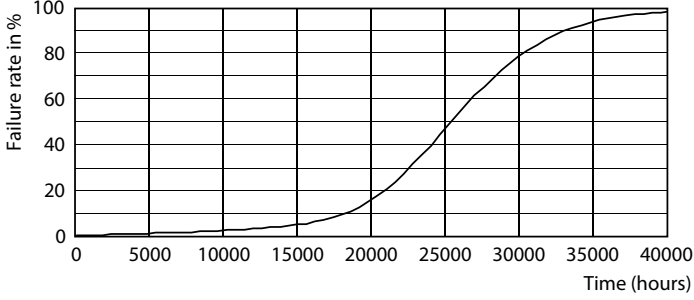

Kullanım Ömrü

LEDspots LED 25K