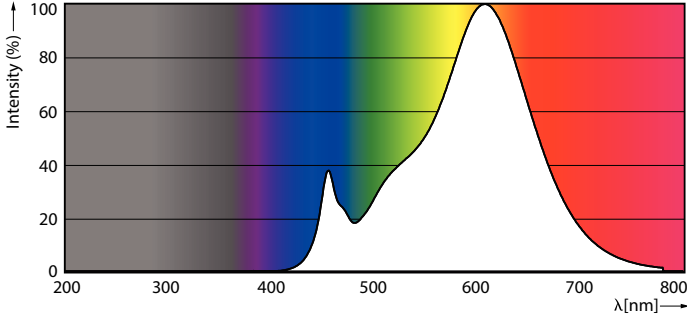

MASTER LEDspot PAR

Fotometrik bilgi

LEDspots MAS 6W PAR20 E27 827