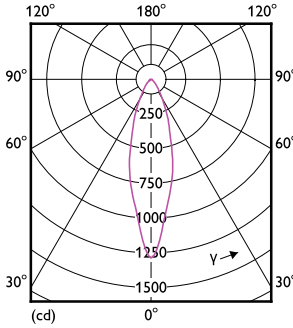

LEDspots MAS 6W PAR20 E27 827 25D