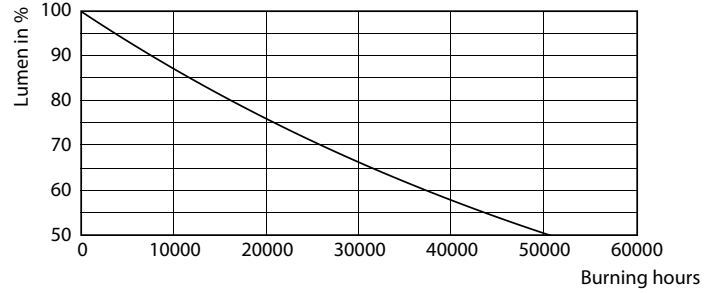

LEDspots MAS SLR 20W AR111 G53 930 24D-POC POC

MASTER LEDspot ExpertColor AR111

Fotometrik bilgi

LEDspots MAS SLR 20W AR111 G53 930 24D-LDD LDD

LEDspots 100W G53 AR111 930 24D

Kullanım Ömrü

LEDspots LED 25K