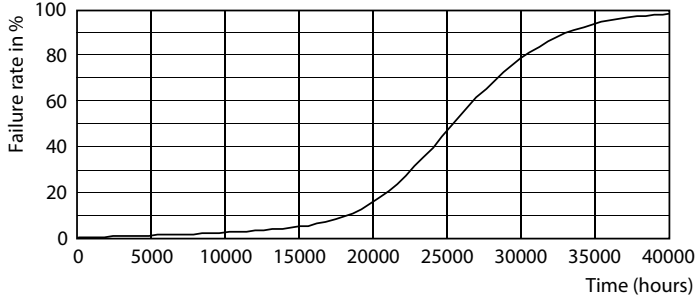

LEDspots MAS SLR 20W AR111 G53 930 24D-POC POC

MASTER LEDspot ExpertColor AR111

Fotometrik bilgi

LEDspots MAS SLR 20W AR111 G53 930 24D-LDD LDD

LEDspots 100W G53 AR111 930 24D

Kullanım Ömrü

LEDspots LED 25K