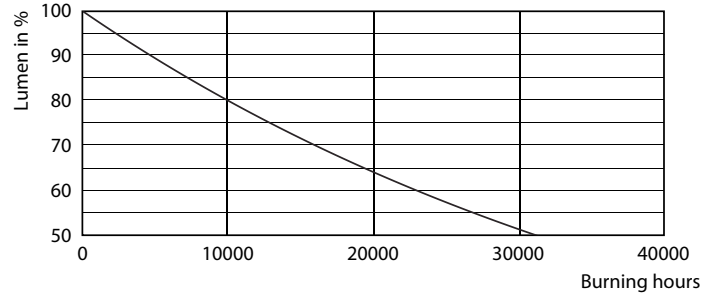

Product	D	C
CorePro LEDBulbND 7-60W B22 A60 827 CL G	60 mm	104 mm

Fotometrik bilgi

LEDbulb 60W B22 827 CL A60 ND

LEDbulb 60W E27 827 CL A60 ND

LEDbulb 60W E27 827 CL A60 ND

CorePro Glass LED ampuller

Kullanım Ömrü