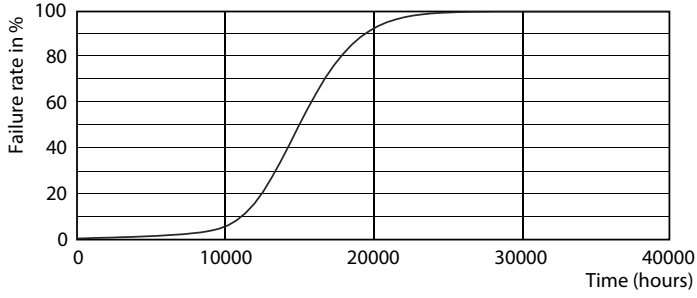

Product	D	C
CorePro LEDBulbND 7-60W B22 A60 827 CL G	60 mm	104 mm

Fotometrik bilgi

LEDbulb 60W B22 827 CL A60 ND

LEDbulb 60W E27 827 CL A60 ND

LEDbulb 60W E27 827 CL A60 ND

CorePro Glass LED ampuller

Kullanım Ömrü