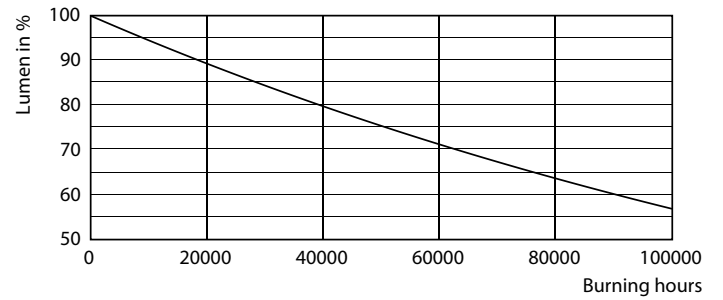

LEDtube MAS SLR 20,5W 60K FailureRate-LED

LEDtube_60K