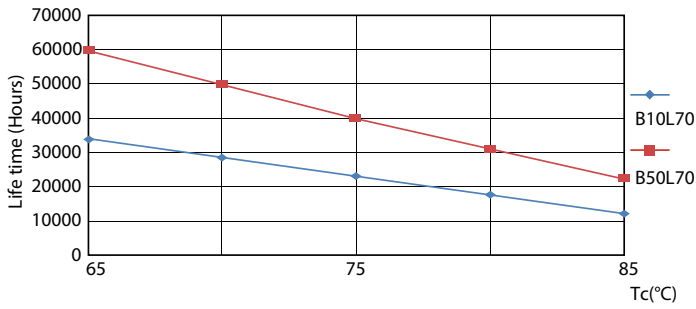

LEDtube MAS SLR 20,5W 60K LumenVsTc-LMP

LEDtube MAS SLR 20,5W 60K LifetimeVsTc-LED