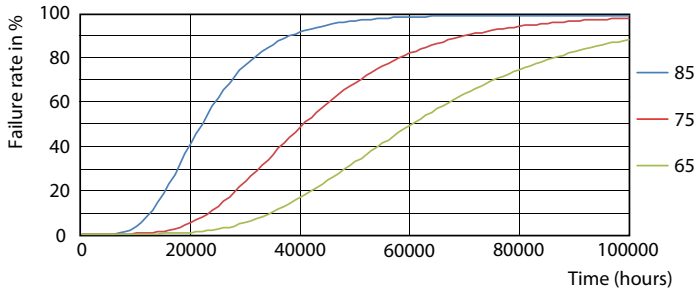

LEDtube MAS SLR 8W G13 1000lm-LDD

Master Value LEDtube T8

Fotometrik bilgi

LEDtube 220-240V G13 4000k

Kullanım Ömrü

LEDtube MAS SLR 8W 60K LumenVsTc-LMP

LEDtube MAS SLR 8W 60K LifetimeVsTc-LED

LEDtube MAS SLR 8W 60K FailureRate-LED