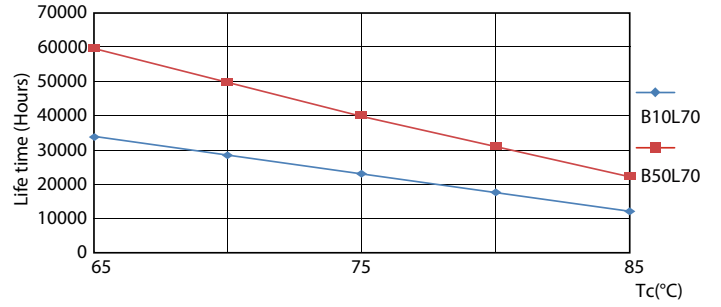

LEDtube MAS SLR 8W G13 1000lm-LDD

Master Value LEDtube T8

Fotometrik bilgi

LEDtube 220-240V G13 4000k

Kullanım Ömrü

LEDtube MAS SLR 8W 60K LumenVsTc-LMP

LEDtube MAS SLR 8W 60K LifetimeVsTc-LED

LEDtube MAS SLR 8W 60K FailureRate-LED