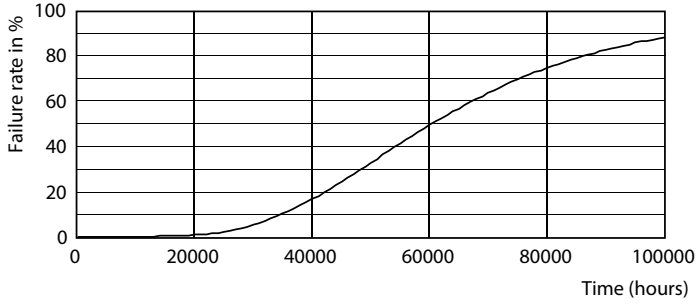

Master Value LEDtube T8

Kullanım Ömrü

LEDtube_60K