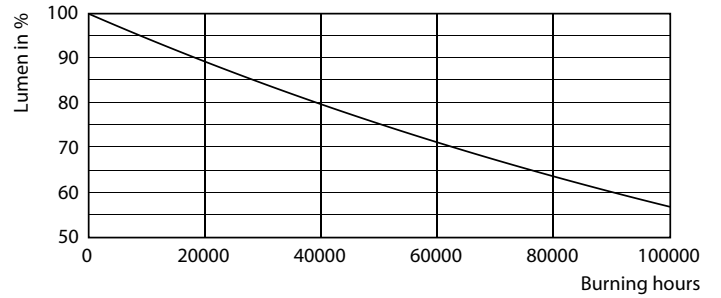

LEDtube MAS SLR 8W G13 1000lm-LDD

Master Value LEDtube T8

Fotometrik bilgi

LEDtube 220-240V G13 4000k

Kullanım Ömrü

LEDtube MAS SLR 8W 60K LumenVsTc-LMP

LEDtube MAS SLR 8W 60K LifetimeVsTc-LED

LEDtube MAS SLR 8W 60K FailureRate-LED