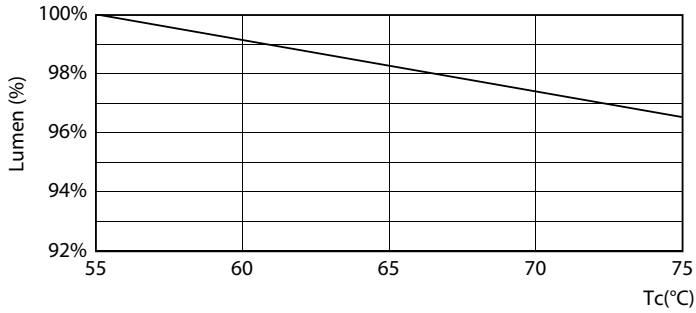

LEDtube MAS SLR 8W G13 1000lm-LDD

Master Value LEDtube T8

Fotometrik bilgi

LEDtube 220-240V G13 4000k

Kullanım Ömrü

LEDtube MAS SLR 8W 60K LumenVsTc-LMP

LEDtube MAS SLR 8W 60K LifetimeVsTc-LED

LEDtube MAS SLR 8W 60K FailureRate-LED