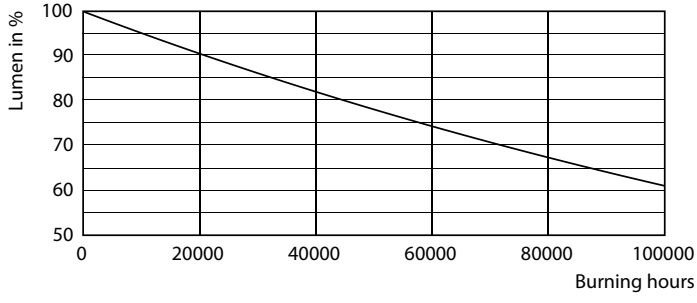

MASTER LEDtube EM/Mains

Kullanım Ömrü

LEDtube_70K-LMP