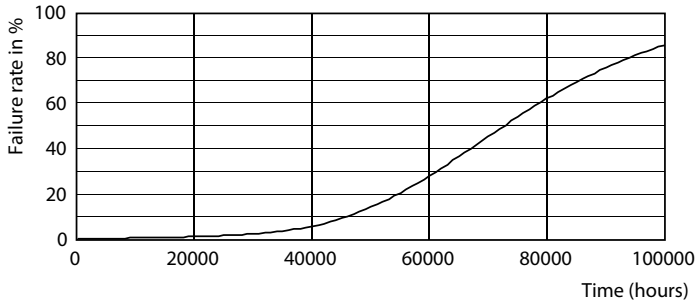

LEDtube MAS HO 18.2W G13 840 16D ND

MASTER LEDtube EM/Mains

Fotometrik bilgi

LEDtube MAS HO 12.5W G13 830 16D ND

Kullanım Ömrü

LEDtube_70K-LED

LEDtube MAS SLR 18,2W 70K FailureRate-LED-LED

LEDtube MAS SLR 18,2W 70K LumenVsTc-LMP-LMP