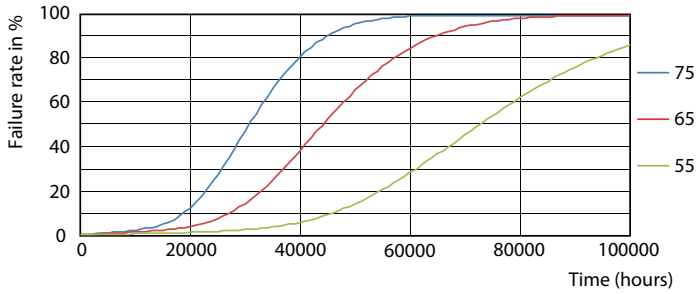

LEDtube MAS HO 18.2W G13 840 16D ND

MASTER LEDtube EM/Mains

Fotometrik bilgi

LEDtube MAS HO 12.5W G13 830 16D ND

Kullanım Ömrü

LEDtube_70K-LED

LEDtube MAS SLR 18,2W 70K FailureRate-LED-LED

LEDtube MAS SLR 18,2W 70K LumenVsTc-LMP-LMP