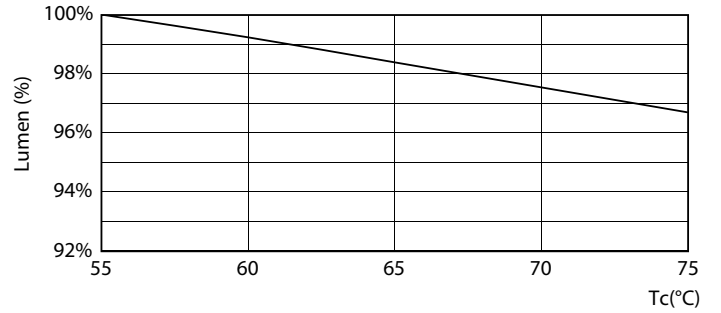

LEDtube MAS HO 18.2W G13 840 16D ND

MASTER LEDtube EM/Mains

Fotometrik bilgi

LEDtube MAS HO 12.5W G13 830 16D ND

Kullanım Ömrü

LEDtube_70K-LED

LEDtube MAS SLR 18,2W 70K FailureRate-LED-LED

LEDtube MAS SLR 18,2W 70K LumenVsTc-LMP-LMP