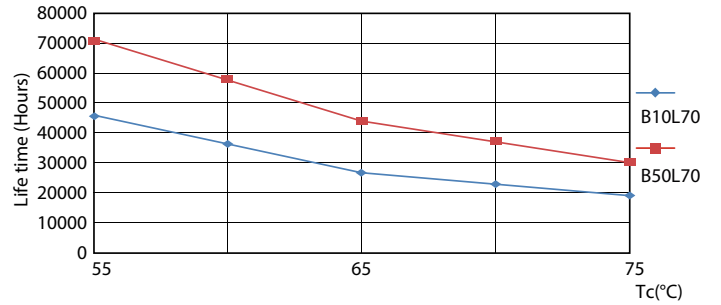

LEDtube MAS HO 18.2W G13 840 16D ND

MASTER LEDtube EM/Mains

Fotometrik bilgi

LEDtube MAS HO 12.5W G13 830 16D ND

Kullanım Ömrü

LEDtube_70K-LED

LEDtube MAS SLR 18,2W 70K FailureRate-LED-LED

LEDtube MAS SLR 18,2W 70K LumenVsTc-LMP-LMP