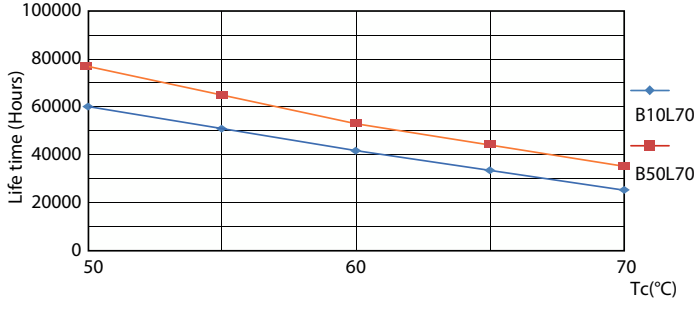

MASTER LEDtube EM/Mains

Kullanım Ömrü

LifetimeVsTc