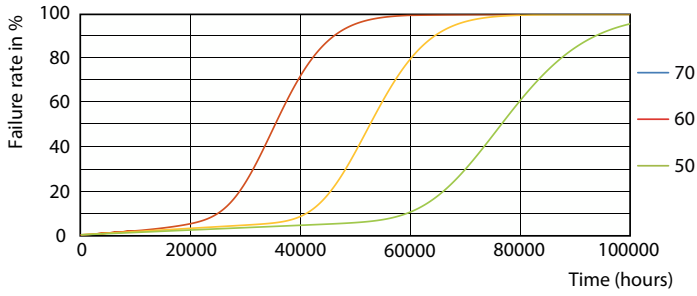

MASTER LEDtube EM/Mains

Fotometrik bilgi

Light Distribution Diagram

Kullanım Ömrü

Lumen Maintenance Diagram

LumenVsTc

FailureRate

Life Expectancy Diagram

MASTER LEDtube EM/Mains

Kullanım Ömrü

LifetimeVsTc