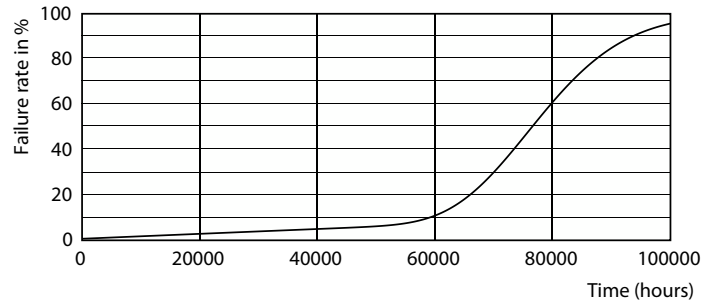

MASTER LEDtube EM/Mains

Fotometrik bilgi

Light Distribution Diagram

Kullanım Ömrü

Lumen Maintenance Diagram

LumenVsTc

FailureRate

Life Expectancy Diagram