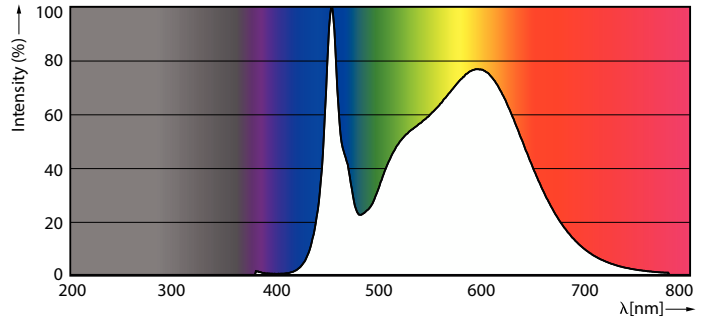

Spectral Power Distribution Colour