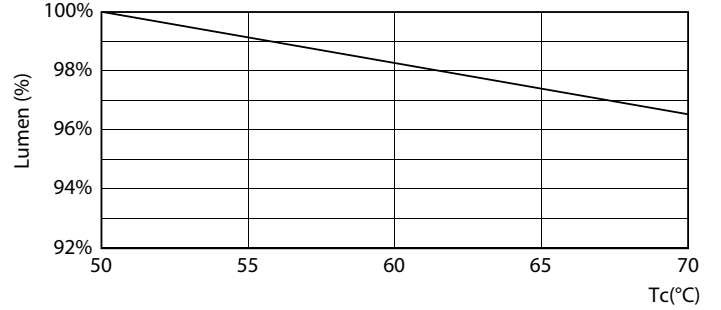

MASTER LEDtube EM/Mains

Fotometrik bilgi

Light Distribution Diagram

Kullanım Ömrü

Lumen Maintenance Diagram

LumenVsTc

FailureRate

Life Expectancy Diagram