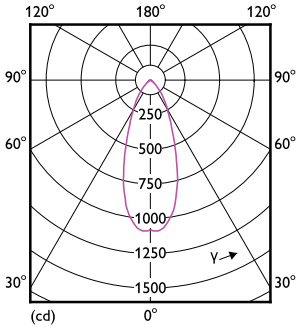

Fotometrik bilgi

LEDspot MAS VLE 7-50W GU5.3 MR16 840 36D DIM