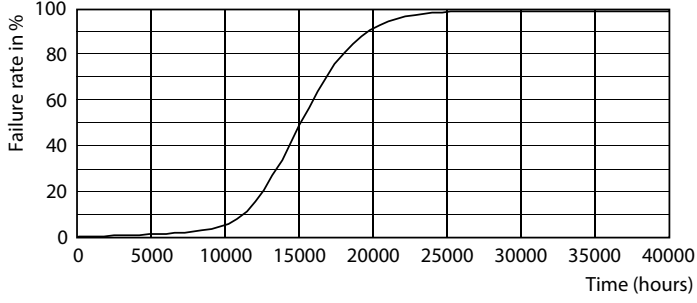

Fotometrik bilgi

LEDspot MAS VLE 7-50W GU5.3 MR16 840 36D DIM

LEDspot Corepro 7-50W GU5.3 MR16 840 36D ND

LEDspot Corepro 7-50W GU5.3 MR16 840 36D ND

CorePro LEDspot LV

Kullanım Ömrü

LEDspot Corepro 7-50W GU5.3 MR16 827 36D ND