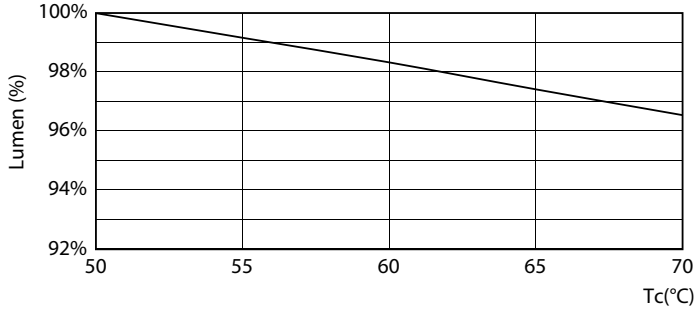

Lumen Maintenance Diagram

Life Expectancy Diagram

MASTER LEDtube InstantFit HF T5

Kullanım Ömrü

LEDtube MAS SLR 20W 60K LumenVsTc-LMP