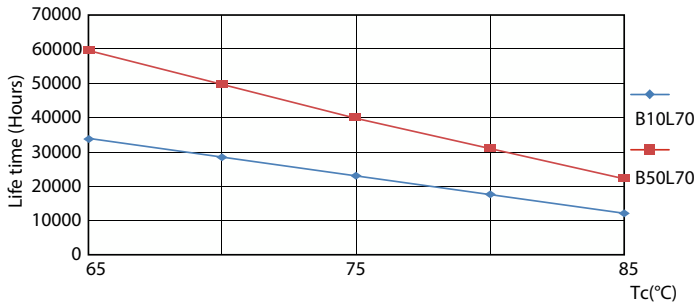

Kullanım Ömrü

LifetimeVsTc