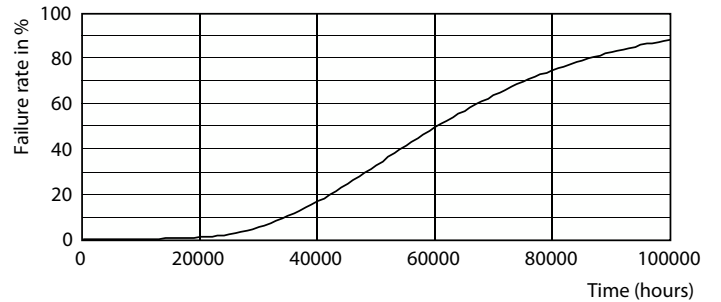

LEDtube 1200mm 16-5W G5 865 2500lm

MASTER LEDtube InstantFit HF T5

Fotometrik bilgi

LEDtube 600mm 8W G5 830 1000lm

Kullanım Ömrü

LifetimeVsTc

FailureRate

Lumen Maintenance Diagram