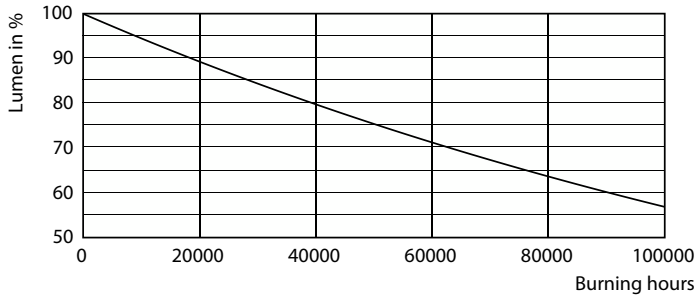

LEDtube 1200mm 16-5W G5 865 2500lm

MASTER LEDtube InstantFit HF T5

Fotometrik bilgi

LEDtube 600mm 8W G5 830 1000lm

Kullanım Ömrü

LifetimeVsTc

FailureRate

Lumen Maintenance Diagram