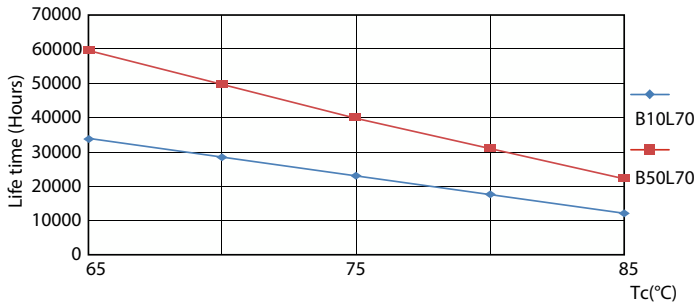

LEDtube 1200mm 16-5W G5 865 2500lm

MASTER LEDtube InstantFit HF T5

Fotometrik bilgi

LEDtube 600mm 8W G5 830 1000lm

Kullanım Ömrü

LifetimeVsTc

FailureRate

Lumen Maintenance Diagram