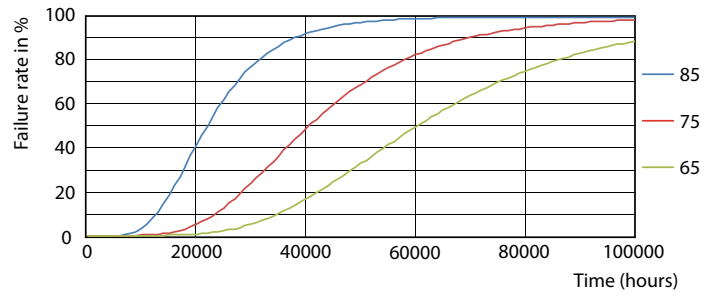

LEDtube 1200mm 16-5W G5 865 2500lm

MASTER LEDtube InstantFit HF T5

Fotometrik bilgi

LEDtube 600mm 8W G5 830 1000lm

Kullanım Ömrü

LifetimeVsTc

FailureRate

Lumen Maintenance Diagram