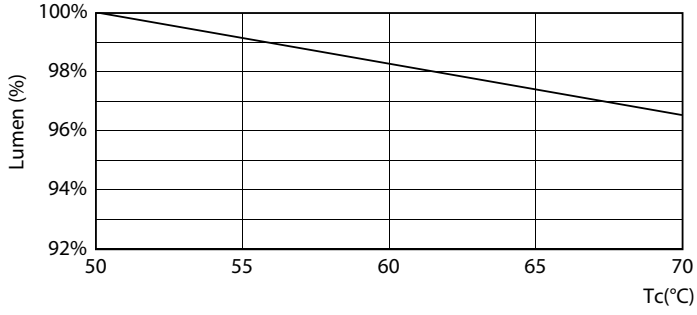

MASTER LEDtube InstantFit HF T5

Kullanım Ömrü

LEDtube MAS SLR 16,5W 60K LumenVsTc-LMP