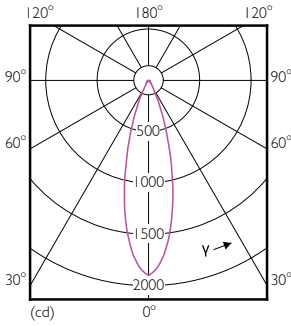

MAS LEDspotLV 43W GU5-3 940 36D MR16

MAS LEDspotLV 43W GU5-3 940 36D MR16