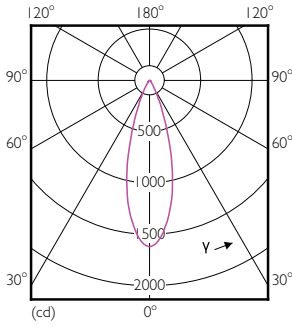

MAS LEDspotLV 43W GU5-3 930 36D MR16

MAS LEDspotLV 43W GU5-3 930 36D MR16