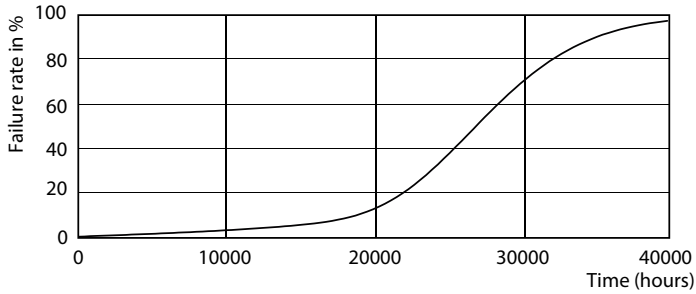

MASTER LEDspot MV

Fotometrik bilgi

MASTER LEDspotMV 50W GU10 36D 355lm

Kullanım Ömrü

MASTER LEDspotMV GU10 922-927 36D

MASTER LEDspotMV GU10 922-927 36D