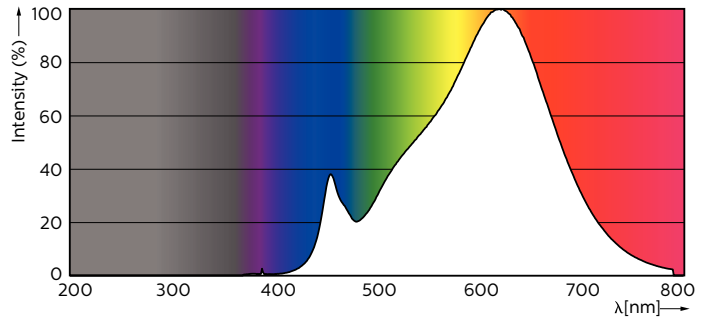

Boyutlu çizim

GU10 230V5W-50W 345lm 36D 2700K GU10 Dim

Product	D	C
Master LED 4.9-50W GU10 927 36D Dim	50 mm	54 mm

Fotometrik bilgi

MASTER LEDspotMV 50W GU10 927 36D 355lm

MASTER LEDspotMV 35W GU10 927 36D 260lm